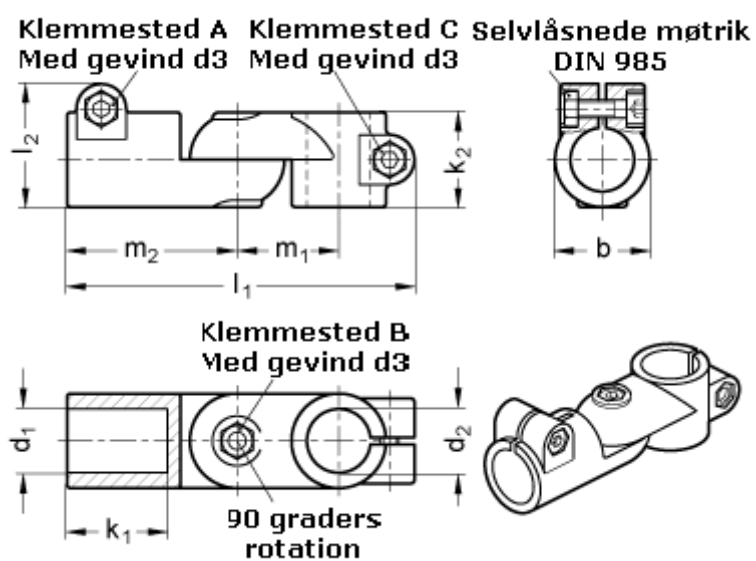

Article number: 20284B40B50T2SW

Description: E+G Swivel connector joint
GN284-B40-B50-2-SW

Measures

$b = 65$	$m_1 = 70$
$d_1 = B40$	$m_2 = 115$
$d_2 = B50$	
$d_3 = M10$	
$k_1 = 74.0$	
$k_2 = 65$	
$l_1 = 230$	
$l_2 = 77.5$	